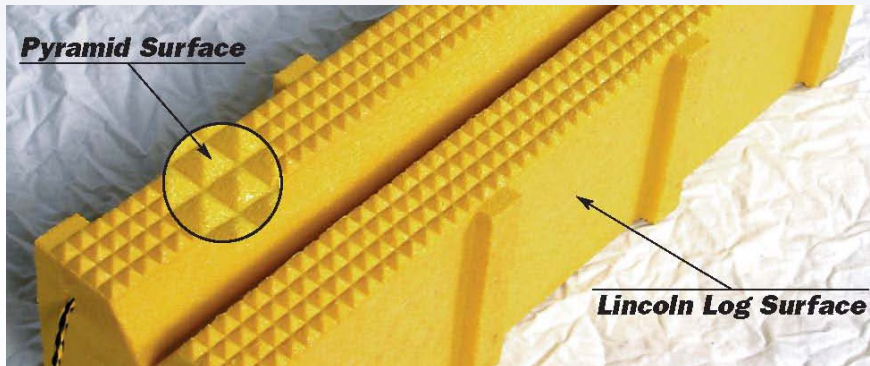

**NEW
from**

ESI
EQUIPMENT, INC.

Pennsylvania State Rescue Service Recognition Program Required Cribbing Kits

Three Prescribed Kits: Basic; Operations; and, Advanced

Made by Turtle Plastics from Recycled Plastic Material: Strong; Washable; Decon Capable

All 2x4 and 4x4 are Pyramid Style that lock together in Multiple Directions

All 18" Cribbing and Wedges have Tether Rope Handles attached

NEW 4x4 and 6x6 36" Long Super Crib Pieces Lock with Pyramids and Lincoln Log Styles