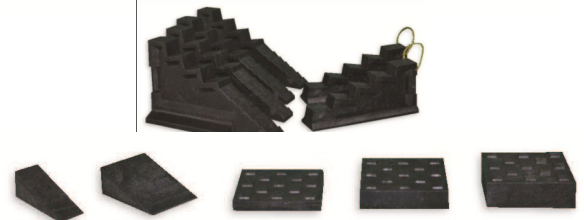

OPERATIONS LEVEL KIT